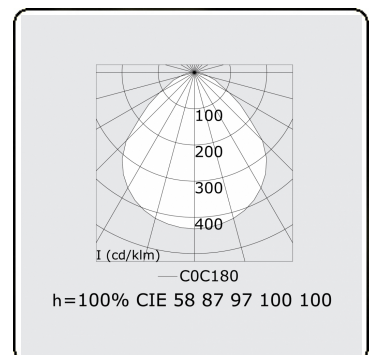

Electric details

Protection class	I
Supply	230V
Control gear box	Power supply DALI

Lamp details

Lamptype	LED 4000K
Wattage	65W
Luminaire power	65W
Luminaire luminous flux	8500
Number	1
Lifetime LED module	L80/B10 = 50000h
Color tolerance	MacAdam 3
CRI	>80

Photometric details

UGR	<19
CIE Fluxcode	58 87 97 100 100

Dimensions

A	630 mm
---	--------

Remarks

Ceiling luminaire - Direct - MPO - HO - ANO

ENERGY

Verkrijgbaar op aanvraag.