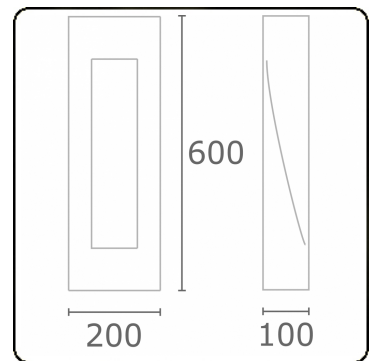

Tarres-1
35.65219-7916

Fixture details

Mounting	Ground
Light emission	Direct
Fitting cover	Glass
Protection rate	IP 65
Housing	Aluminium
Finish	RAL 7016 anthracite textured
Certificates	CE, ISO 9001

Electric details

Protection class	I
Supply	230V
Control gear box	Current driver

Lamp details

Lamptype	LED 3000K
Wattage	6W
Gross luminous flux	610
Luminaire power	8W
Number	1
Lifetime LED module	L80/B10 = 50000h
Color tolerance	MacAdam 3
CRI	85

Photometric details

CIE Fluxcode	37 67 85 80 78
--------------	----------------

Remarks

Tarres-1 600mm - light output in one direction (single reflector)

ENERGY

Verrijgbaar op aanvraag.

Disponible sur demande.