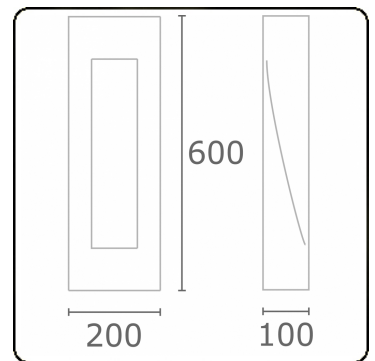

Tarres-1
35.65219-7916

Fixture details

Mounting	Ground
Light emission	Direct
Fitting cover	Glass
Protection rate	IP 65
Housing	Aluminium
Finish	RAL 7016 anthracite textured
Certificates	CE, ISO 9001

Electric details

Protection class	I
Supply	230V
Control gear box	Current driver

Lamp details

Lamptype	LED 3000K
Wattage	6W
Gross luminous flux	610
Luminaire power	8W
Number	1
Lifetime LED module	L80/B10 = 50000h
Color tolerance	MacAdam 3
CRI	85

Photometric details

CIE Fluxcode	37 67 85 80 78
--------------	----------------

Remarks

Tarres-1 600mm - light output in one direction (single reflector)

ENERGY

Verrijgbaar op aanvraag.

Disponible sur demande.