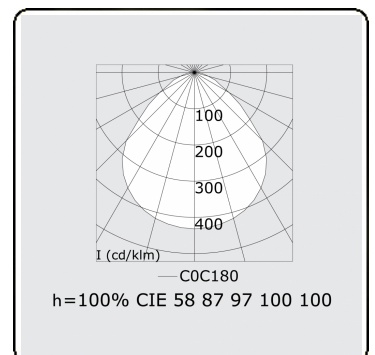

Electric details

Protection class	I
Supply	230V
Control gear box	Power supply touch-dim

Lamp details

Lamptype	LED 3000K
Wattage	51W
Luminaire power	51W
Luminaire luminous flux	6349
Number	1
Lifetime LED module	L80/B10 = 50000h
Color tolerance	MacAdam 3
CRI	>80

Photometric details

UGR	<19
CIE Fluxcode	58 87 97 100 100

Dimensions

A	530 mm
---	--------

Remarks

Ceiling luminaire - Direct - MPO - HO - ANO

ENERGY

Verrijgbaar op aanvraag.