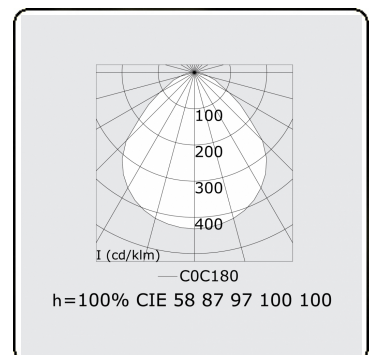

Electric details

| | |
|------------------|------------------------|
| Protection class | I |
| Supply | 230V |
| Control gear box | Power supply touch-dim |

Lamp details

| | |
|-------------------------|------------------|
| Lamptype | LED 3000K |
| Wattage | 228W |
| Luminaire power | 228W |
| Luminaire luminous flux | 22019 |
| Number | 1 |
| Lifetime LED module | L80/B10 = 50000h |
| Color tolerance | MacAdam 3 |
| CRI | >80 |

Photometric details

| | |
|--------------|------------------|
| UGR | <19 |
| CIE Fluxcode | 58 87 97 100 100 |

Dimensions

| | |
|---|---------|
| A | 1200 mm |
|---|---------|

Remarks

Ceiling luminaire - Direct - MPO - HO - ANO