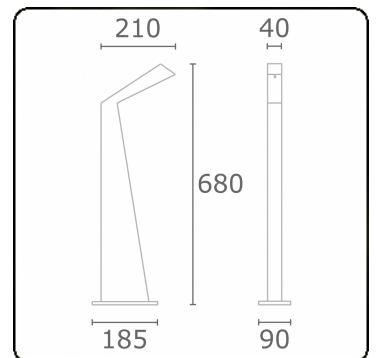

Arcoo
35.15000-7916

Fixture details

Mounting	Ground
Light emission	Diffus
Fitting cover	satin diffusor
Protection rate	IP 65
Housing	Aluminium
Finish	RAL 7016 anthracite textured
Certificates	CE, ISO 9001

Electric details

Protection class	I
Supply	230V
Control gear box	Power supply 24V DC

Lamp details

Lamptype	LED 3000K
Wattage	4,3W
Gross luminous flux	320
Luminaire power	6W
Number	1
Lifetime LED module	L70/B10 > 50000h
Color tolerance	MacAdam 4
CRI	80

Photometric details

CIE Fluxcode	42 72 90 94 58

ENERGY

Verrijgbaar op aanvraag.

Disponible sur demande.

Available on request.

Auf Anfrage.

WXYZ
kWh/1000h

MULTILINE®

2019/2015