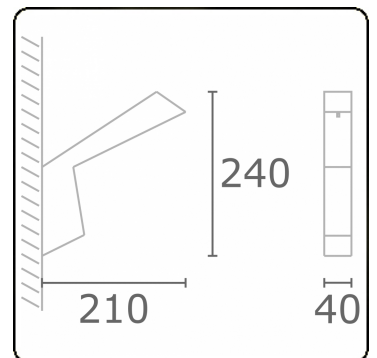

Arcoo
35.15005-7916

Fixture details

Mounting	Wall
Light emission	Diffus
Fitting cover	satin diffusor
Protection rate	IP 65
Housing	Aluminium
Finish	RAL 7016 anthracite textured
Certificates	CE, ISO 9001

Electric details

Protection class	I
Supply	230V
Control gear box	Power supply 24V DC

Lamp details

Lamptype	LED 3000K
Wattage	4,3W
Gross luminous flux	320
Luminaire power	6W
Number	1
Lifetime LED module	L70/B10 > 50000h
Color tolerance	MacAdam 4
CRI	80

Photometric details

CIE Fluxcode	42 72 90 94 58
--------------	----------------

Remarks

Wall

ENERGY

Verrijgbaar op aanvraag.

Disponible sur demande.

Available on request.