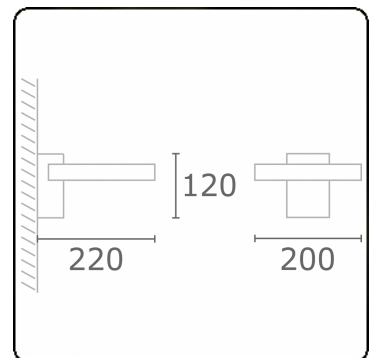

Photometric details

CIE Fluxcode	12 35 66 50 100

ENERGY

Verrijgbaar op aanvraag.

Disponible sur demande.

Available on request.

Auf Anfrage.

WXYZ
kWh/1000h

MULTILINE® 2019/2015