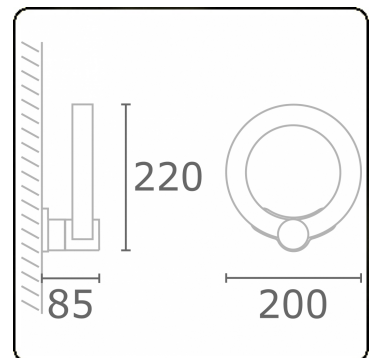

Annoo 2.1
35.16010-7916

Fixture details

Mounting	Wall
Light emission	Diffus
Fitting cover	satin diffusor
Protection rate	IP 65
Housing	Aluminium
Finish	RAL 7016 anthracite textured
Certificates	CE, ISO 9001

Electric details

Protection class	I
Supply	230V

Lamp details

Lamptype	LED 3000K
Wattage	10W
Luminaire power	10W
Luminaire luminous flux	460
Number	1
Lifetime LED module	L80/B10 = 50000h
Color tolerance	MacAdam 3
CRI	80

Photometric details

CIE Fluxcode	12 35 66 50 100
--------------	-----------------

ENERGY

Verrijgbaar op aanvraag.

Disponible sur demande.

Available on request.

Auf Anfrage.

WXYZ
kWh/1000h