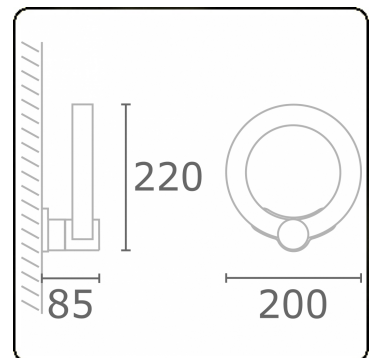

Annoo 2.2
35.16011-7916

Fixture details

Mounting	Wall
Light emission	Diffus
Fitting cover	satin diffusor
Protection rate	IP 65
Housing	Aluminium
Finish	RAL 7016 anthracite textured
Certificates	CE, ISO 9001

Electric details

Protection class	I
Supply	230V

Lamp details

Lamptype	LED 3000K
Wattage	10W
Luminaire power	10W
Luminaire luminous flux	460
Number	1
Lifetime LED module	L80/B10 = 50000h
Color tolerance	MacAdam 3
CRI	80

Photometric details

CIE Fluxcode	12 35 66 50 100
--------------	-----------------

ENERGY

Verrijgbaar op aanvraag.

Disponible sur demande.

Available on request.

Auf Anfrage.

WXYZ
kWh/1000h