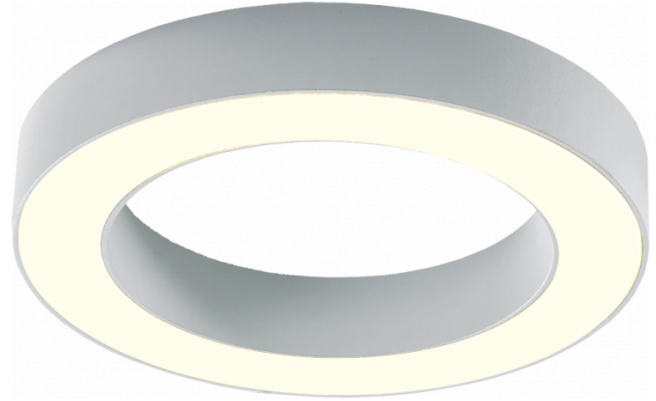

**Annoo 3.1**  
35.16015-7916

**Fixture details**

Mounting	Wall
Light emission	Diffus
Fitting cover	satin diffusor
Protection rate	IP 65
Housing	Aluminium
Finish	RAL 7016 anthracite textured
Certificates	CE, ISO 9001

**Electric details**

Protection class	I
Supply	230V

**Lamp details**

Lamptype	LED 3000K
Wattage	10W
Luminaire power	10W
Luminaire luminous flux	460
Number	1
Lifetime LED module	L80/B10 = 50000h
Color tolerance	MacAdam 3
CRI	80