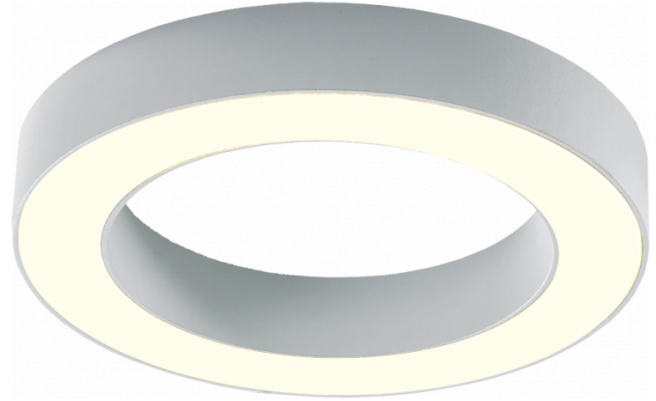

Annoo 3.1
35.16015-7916

Fixture details

Mounting	Wall
Light emission	Diffus
Fitting cover	satin diffusor
Protection rate	IP 65
Housing	Aluminium
Finish	RAL 7016 anthracite textured
Certificates	CE, ISO 9001

Electric details

Protection class	I
Supply	230V

Lamp details

Lamptype	LED 3000K
Wattage	10W
Luminaire power	10W
Luminaire luminous flux	460
Number	1
Lifetime LED module	L80/B10 = 50000h
Color tolerance	MacAdam 3
CRI	80