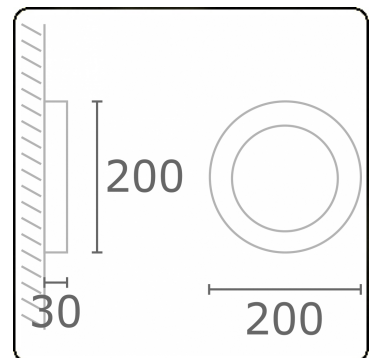

Photometric details

CIE Fluxcode	12 35 66 50 100

ENERGY

Verrijgbaar op aanvraag.

Disponible sur demande.

Available on request.

Auf Anfrage.

WXYZ
kWh/1000h

MULTILINE® 2019/2015