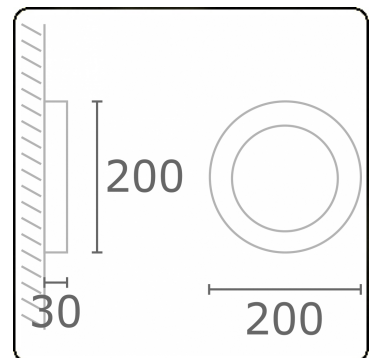

Annoo 3.1
35.16015-7916

Fixture details

Mounting	Wall
Light emission	Diffus
Fitting cover	satin diffusor
Protection rate	IP 65
Housing	Aluminium
Finish	RAL 7016 anthracite textured
Certificates	CE, ISO 9001

Electric details

Protection class	I
Supply	230V

Lamp details

Lamptype	LED 3000K
Wattage	10W
Luminaire power	10W
Luminaire luminous flux	460
Number	1
Lifetime LED module	L80/B10 = 50000h
Color tolerance	MacAdam 3
CRI	80

Photometric details

CIE Fluxcode	12 35 66 50 100
--------------	-----------------

ENERGY

Verkrijgbaar op aanvraag.

Disponible sur demande.

Available on request.

Auf Anfrage.

WXYZ
kWh/1000h