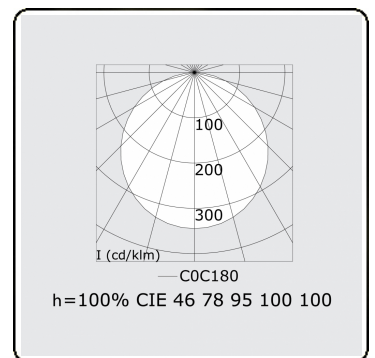

**Electric details**

Protection class	I
Supply	230V
Control gear box	Current driver

**Lamp details**

Lamptype	LED 4000K
Wattage	29W
Luminaire power	29W
Luminaire luminous flux	3550
Number	1
Lifetime LED module	L80/B10 = 50000h
Color tolerance	MacAdam 3
CRI	>80

**Photometric details**

UGR	>19
CIE Fluxcode	46 78 95 100 100

**Dimensions**

A	430 mm
---	--------

**Remarks**

Ceiling luminaire - Direct - satiné - HO - ANO

**ENERGY**

Verrijgbaar op aanvraag.