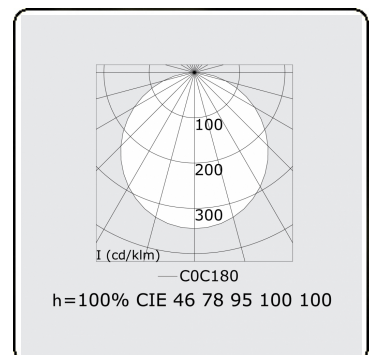

Electric details

Protection class	I
Supply	230V
Control gear box	Current driver 1-10V

Lamp details

Lamptype	LED 4000K
Wattage	29W
Luminaire power	29W
Luminaire luminous flux	3550
Number	1
Lifetime LED module	L80/B10 = 50000h
Color tolerance	MacAdam 3
CRI	>80

Photometric details

UGR	>19
CIE Fluxcode	46 78 95 100 100

Dimensions

A	430 mm
---	--------

Remarks

Ceiling luminaire - Direct - satiné - HO - ANO

ENERGY

Verrijgbaar op aanvraag.