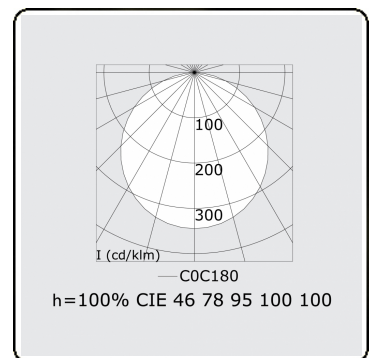

Electric details

Protection class	I
Supply	230V
Control gear box	Current driver 1-10V

Lamp details

Lamptype	LED 4000K
Wattage	129W
Luminaire power	129W
Luminaire luminous flux	13640
Number	1
Lifetime LED module	L80/B10 = 50000h
Color tolerance	MacAdam 3
CRI	>80

Photometric details

UGR	>19
CIE Fluxcode	46 78 95 100 100

Dimensions

A	900 mm
---	--------

Remarks

Ceiling luminaire - Direct - satiné - HO - ANO

ENERGY

Verkrijgbaar op aanvraag.