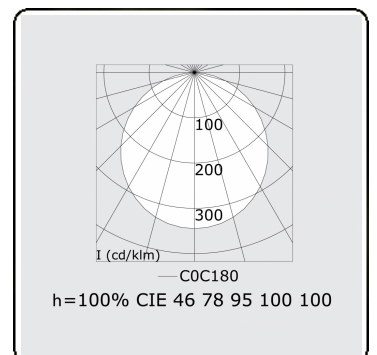

Electric details

Protection class	I
Supply	230V
Control gear box	Power supply touch-dim

Lamp details

Lamptype	LED 4000K
Wattage	18W
Luminaire power	18W
Luminaire luminous flux	2070
Number	1
Lifetime LED module	L80/B10 = 50000h
Color tolerance	MacAdam 3
CRI	>80

Photometric details

UGR	>19
CIE Fluxcode	46 78 95 100 100

Dimensions

A	330 mm
---	--------

Remarks

Ceiling luminaire - Direct - satiné - HO - ANO

ENERGY

Verkrijgbaar op aanvraag.