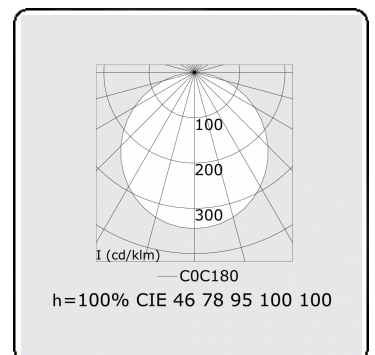

Electric details

Protection class	I
Supply	230V
Control gear box	Power supply touch-dim

Lamp details

Lamptype	LED 3000K
Wattage	29W
Luminaire power	29W
Luminaire luminous flux	3319
Number	1
Lifetime LED module	L80/B10 = 50000h
Color tolerance	MacAdam 3
CRI	>80

Photometric details

UGR	>19
CIE Fluxcode	46 78 95 100 100

Dimensions

A	430 mm
---	--------

Remarks

Ceiling luminaire - Direct - satiné - HO - ANO

ENERGY

Verkrijgbaar op aanvraag.