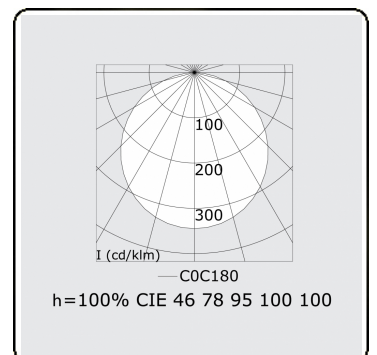

Electric details

Protection class	I
Supply	230V
Control gear box	Power supply touch-dim

Lamp details

Lamptype	LED 4000K
Wattage	29W
Luminaire power	29W
Luminaire luminous flux	3550
Number	1
Lifetime LED module	L80/B10 = 50000h
Color tolerance	MacAdam 3
CRI	>80

Photometric details

UGR	>19
CIE Fluxcode	46 78 95 100 100

Dimensions

A	430 mm
---	--------

Remarks

Ceiling luminaire - Direct - satiné - HO - ANO

ENERGY

Verkrijgbaar op aanvraag.