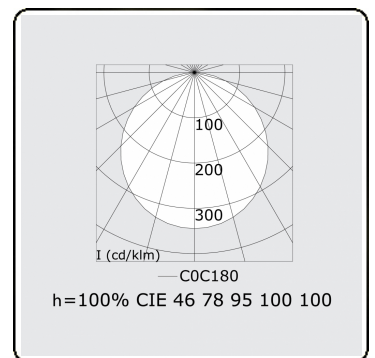

Electric details

Protection class	I
Supply	230V
Control gear box	Power supply touch-dim

Lamp details

Lamptype	LED 4000K
Wattage	51W
Luminaire power	51W
Luminaire luminous flux	6990
Number	1
Lifetime LED module	L80/B10 = 50000h
Color tolerance	MacAdam 3
CRI	>80

Photometric details

UGR	>19
CIE Fluxcode	46 78 95 100 100

Dimensions

A	530 mm
---	--------

Remarks

Ceiling luminaire - Direct - satiné - HO - ANO

ENERGY

Verrijgbaar op aanvraag.