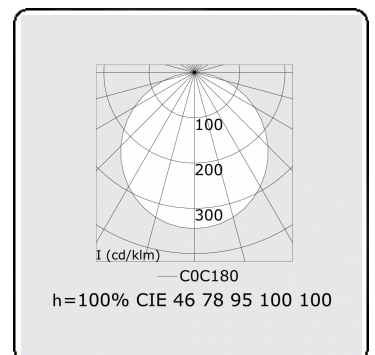

Electric details

Protection class	I
Supply	230V
Control gear box	Power supply touch-dim

Lamp details

Lamptype	LED 3000K
Wattage	65W
Luminaire power	65W
Luminaire luminous flux	8191
Number	1
Lifetime LED module	L80/B10 = 50000h
Color tolerance	MacAdam 3
CRI	>80

Photometric details

UGR	>19
CIE Fluxcode	46 78 95 100 100

Dimensions

A	630 mm
---	--------

Remarks

Ceiling luminaire - Direct - satiné - HO - ANO

ENERGY

Verkrijgbaar op aanvraag.