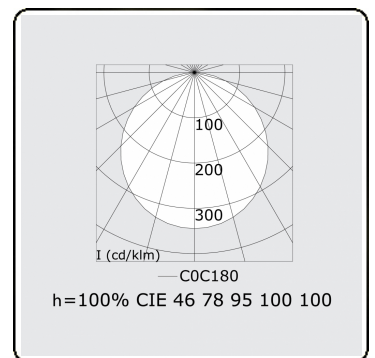

Electric details

Protection class	I
Supply	230V
Control gear box	Power supply touch-dim

Lamp details

Lamptype	LED 3000K
Wattage	129W
Luminaire power	129W
Luminaire luminous flux	12753
Number	1
Lifetime LED module	L80/B10 = 50000h
Color tolerance	MacAdam 3
CRI	>80

Photometric details

UGR	>19
CIE Fluxcode	46 78 95 100 100

Dimensions

A	900 mm
---	--------

Remarks

Ceiling luminaire - Direct - satiné - HO - ANO

ENERGY

Verrijgbaar op aanvraag.