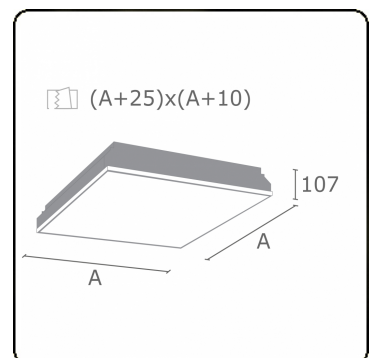

Photometric details

| | |
|--------------|------------------|
| UGR | <19 |
| CIE Fluxcode | 58 87 97 100 100 |

Dimensions

| | |
|---|--------|
| A | 340 mm |
|---|--------|

Remarks

Recessed luminaire (trimless) - Direct - MPO - HO - RAL 9003