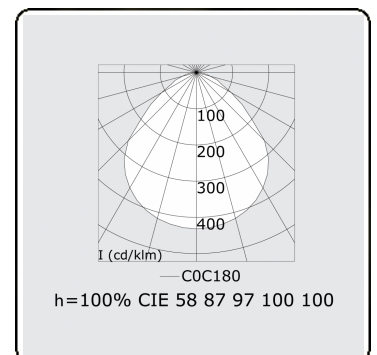

Electric details

Protection class	I
Supply	230V
Control gear box	Current driver

Lamp details

Lamptype	LED 4000K
Wattage	29W
Luminaire power	29W
Luminaire luminous flux	3280
Number	1
Lifetime LED module	L80/B10 = 50000h
Color tolerance	MacAdam 3
CRI	>80

Photometric details

UGR	<19
CIE Fluxcode	58 87 97 100 100

Dimensions

A	420 mm
---	--------

Remarks

Recessed luminaire (trimless) - Direct - MPO - HO - RAL 9003

ENERG

Verrijgbaar op aanvraag.