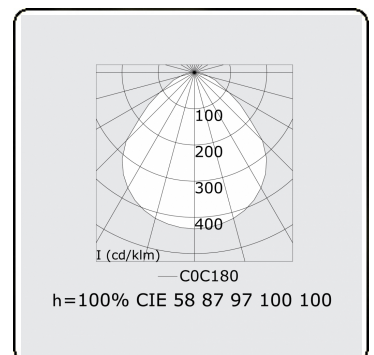

**Electric details**

Protection class	I
Supply	230V
Control gear box	Current driver

**Lamp details**

Lamptype	LED 4000K
Wattage	65W
Luminaire power	65W
Luminaire luminous flux	7230
Number	1
Lifetime LED module	L80/B10 = 50000h
Color tolerance	MacAdam 3
CRI	>80

**Photometric details**

UGR	<19
CIE Fluxcode	58 87 97 100 100

**Dimensions**

A	612 mm
---	--------

**Remarks**

Recessed luminaire (trimless) - Direct - MPO - HO - RAL 9003

**ENERGY**

Verrijgbaar op aanvraag.