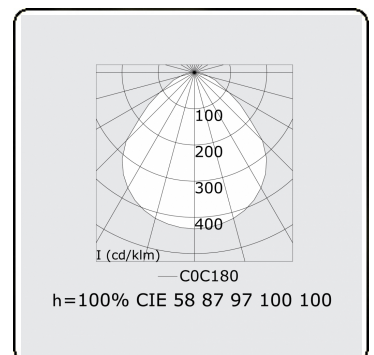

Electric details

Protection class	I
Supply	230V
Control gear box	Current driver 1-10V

Lamp details

Lamptype	LED 3000K
Wattage	29W
Luminaire power	29W
Luminaire luminous flux	3067
Number	1
Lifetime LED module	L80/B10 = 50000h
Color tolerance	MacAdam 3
CRI	>80

Photometric details

UGR	<19
CIE Fluxcode	58 87 97 100 100

Dimensions

A	420 mm
---	--------

Remarks

Recessed luminaire (trimless) - Direct - MPO - HO - RAL 9003

ENERGY

Verrijgbaar op aanvraag.