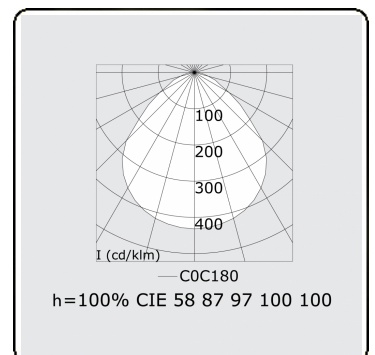

Electric details

Protection class	I
Supply	230V
Control gear box	Current driver 1-10V

Lamp details

Lamptype	LED 3000K
Wattage	65W
Luminaire power	65W
Luminaire luminous flux	6760
Number	1
Lifetime LED module	L80/B10 = 50000h
Color tolerance	MacAdam 3
CRI	>80

Photometric details

UGR	<19
CIE Fluxcode	58 87 97 100 100

Dimensions

A	612 mm
---	--------

Remarks

Recessed luminaire (trimless) - Direct - MPO - HO - RAL 9003

ENERGY

Verrijgbaar op aanvraag.