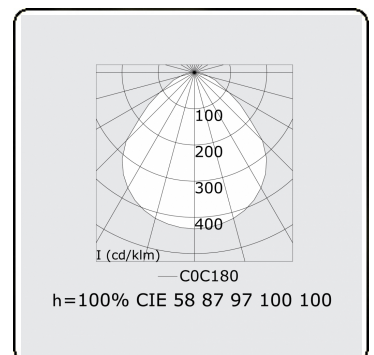

**Electric details**

Protection class	I
Supply	230V
Control gear box	Power supply DALI

**Lamp details**

Lamptype	LED 3000K
Wattage	29W
Luminaire power	29W
Luminaire luminous flux	3067
Number	1
Lifetime LED module	L80/B10 = 50000h
Color tolerance	MacAdam 3
CRI	>80

**Photometric details**

UGR	<19
CIE Fluxcode	58 87 97 100 100

**Dimensions**

A	420 mm
---	--------

**Remarks**

Recessed luminaire (trimless) - Direct - MPO - HO - RAL 9003

**ENERGY**

Verrijgbaar op aanvraag.