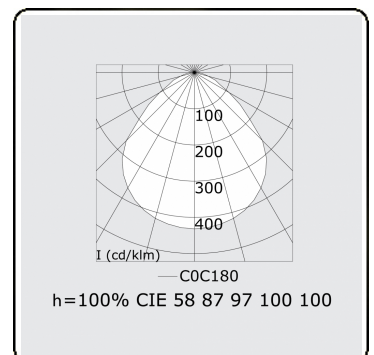

Electric details

Protection class	I
Supply	230V
Control gear box	Power supply DALI

Lamp details

Lamptype	LED 4000K
Wattage	29W
Luminaire power	29W
Luminaire luminous flux	3280
Number	1
Lifetime LED module	L80/B10 = 50000h
Color tolerance	MacAdam 3
CRI	>80

Photometric details

UGR	<19
CIE Fluxcode	58 87 97 100 100

Dimensions

A	420 mm
---	--------

Remarks

Recessed luminaire (trimless) - Direct - MPO - HO - RAL 9003

ENERGY

Verrijgbaar op aanvraag.