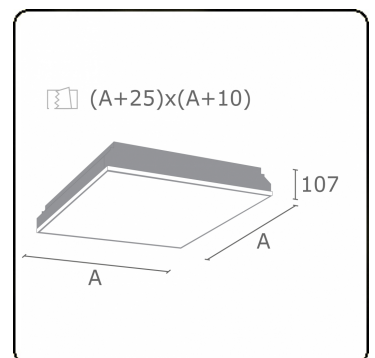

Photometric details

| | |
|--------------|------------------|
| UGR | <19 |
| CIE Fluxcode | 58 87 97 100 100 |

Dimensions

| | |
|---|--------|
| A | 612 mm |
|---|--------|

Remarks

Recessed luminaire (trimless) - Direct - MPO - HO - RAL 9003