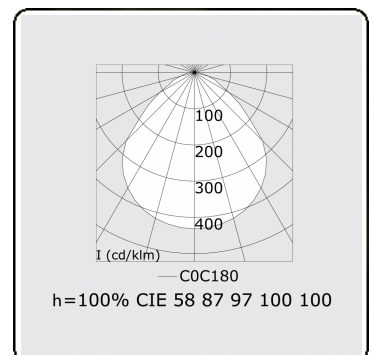

Photometric details

| | |
|--------------|------------------|
| UGR | <19 |
| CIE Fluxcode | 58 87 97 100 100 |

Dimensions

| | |
|---|--------|
| A | 612 mm |
|---|--------|

Remarks

Recessed luminaire (trimless) - Direct - MPO - HO - RAL 9003