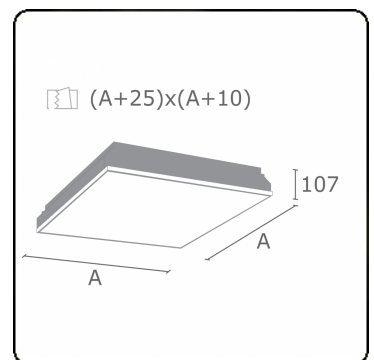

Photometric details

| | |
|--------------|------------------|
| UGR | <19 |
| CIE Fluxcode | 58 87 97 100 100 |

Dimensions

| | |
|---|--------|
| A | 612 mm |
|---|--------|

Remarks

Recessed luminaire (trimless) - Direct - MPO - HO - RAL 9003