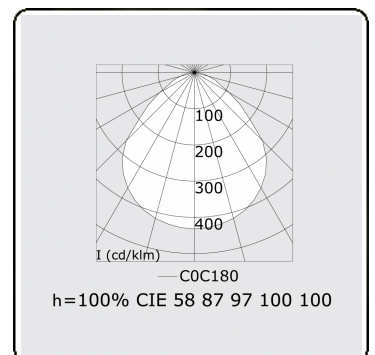

Remarks

Recessed luminaire (trimless) - Direct - MPO - HO - RAL 9003

ENERGY

Verrijgbaar op aanvraag.

Disponible sur demande.

Available on request.

Auf Anfrage.

WXYZ
kWh/1000h

MULTILINE®

2019/2015