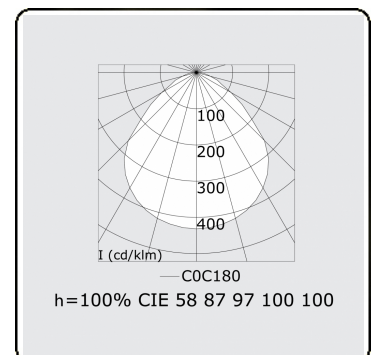

Electric details

Protection class	I
Supply	230V
Control gear box	Power supply touch-dim

Lamp details

Lamptype	LED 4000K
Wattage	18W
Luminaire power	18W
Luminaire luminous flux	1970
Number	1
Lifetime LED module	L80/B10 = 50000h
Color tolerance	MacAdam 3
CRI	>80

Photometric details

UGR	<19
CIE Fluxcode	58 87 97 100 100

Dimensions

A	340 mm
---	--------

Remarks

Recessed luminaire (trimless) - Direct - MPO - HO - RAL 9003

ENERGY

Verrijgbaar op aanvraag.