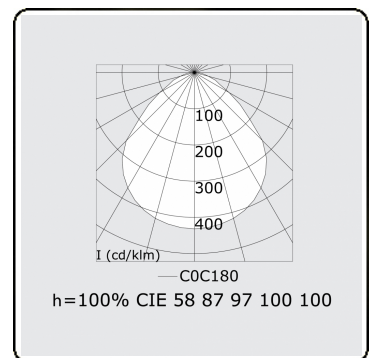

Electric details

Protection class	I
Supply	230V
Control gear box	Power supply touch-dim

Lamp details

Lamptype	LED 4000K
Wattage	29W
Luminaire power	29W
Luminaire luminous flux	3280
Number	1
Lifetime LED module	L80/B10 = 50000h
Color tolerance	MacAdam 3
CRI	>80

Photometric details

UGR	<19
CIE Fluxcode	58 87 97 100 100

Dimensions

A	420 mm
---	--------

Remarks

Recessed luminaire (trimless) - Direct - MPO - HO - RAL 9003

ENERGY

Verrijgbaar op aanvraag.