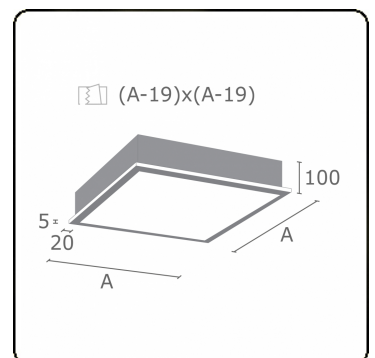

Photometric details

UGR	>19
CIE Fluxcode	46 78 95 100 100

Dimensions

A	379 mm
---	--------

Remarks

Recessed luminaire (with trim) - Direct - satin - MO - ANO

ENERGY

Verrijgbaar op aanvraag.