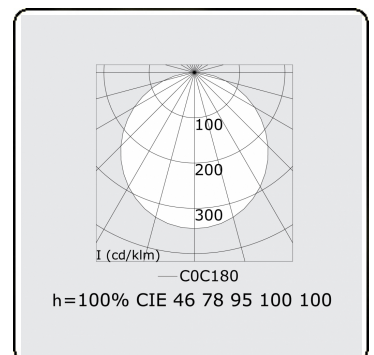

Photometric details

UGR	>19
CIE Fluxcode	46 78 95 100 100

Dimensions

A	479 mm
---	--------

Remarks

Recessed luminaire (with trim) - Direct - satin - MO - ANO

ENERGY

Verrijgbaar op aanvraag.