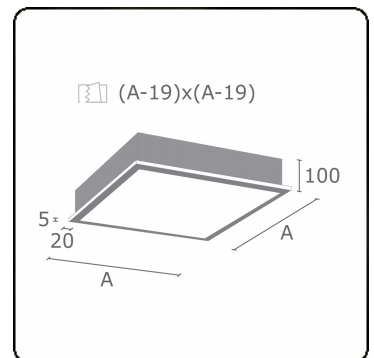

Photometric details

UGR	>19
CIE Fluxcode	46 78 95 100 100

Dimensions

A	910 mm
---	--------

Remarks

Recessed luminaire (with trim) - Direct - satin - MO - ANO

ENERGY

Verrijgbaar op aanvraag.