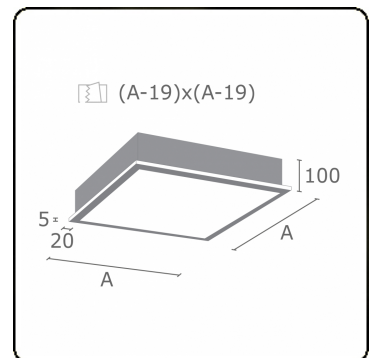

Photometric details

UGR	>19
CIE Fluxcode	46 78 95 100 100

Dimensions

A	379 mm
---	--------

Remarks

Recessed luminaire (with trim) - Direct - satin - MO - ANO

ENERGY

Verrijgbaar op aanvraag.