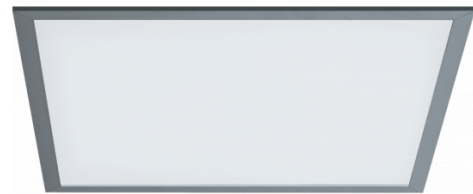

Scorta Direct - satin - MO - ANO
07.86202114-0001

Fixture details

Mounting	Ceiling recessed
Light emission	Direct
Fitting cover	Opal diffuser
Protection rate	IP 20
Housing	Aluminium
Finish	anodized finish
Certificates	CE, ISO 9001

Electric details

Protection class	I
Supply	230V
Control gear box	Current driver 1-10V

Lamp details

Lamptype	LED 4000K
Wattage	12W
Luminaire power	12W
Luminaire luminous flux	1400
Number	1
Lifetime LED module	L80/B10 = 50000h
Color tolerance	MacAdam 3
CRI	>80

Photometric details

UGR	>19
CIE Fluxcode	46 78 95 100 100

Dimensions

A	379 mm
---	--------

Remarks

Recessed luminaire (with trim) - Direct - satin - MO - ANO

ENERGY

Verrijgbaar op aanvraag.