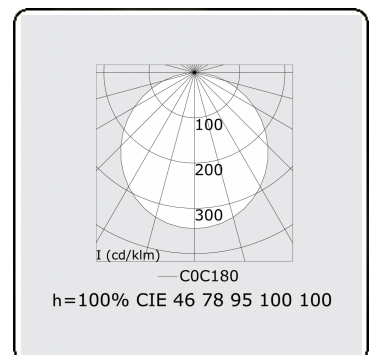

Electric details

Protection class	I
Supply	230V
Control gear box	Current driver 1-10V

Lamp details

Lamptype	LED 4000K
Wattage	20W
Luminaire power	20W
Luminaire luminous flux	2440
Number	1
Lifetime LED module	L80/B10 = 50000h
Color tolerance	MacAdam 3
CRI	>80

Photometric details

UGR	>19
CIE Fluxcode	46 78 95 100 100

Dimensions

A	479 mm
---	--------

Remarks

Recessed luminaire (with trim) - Direct - satin - MO - ANO

ENERGY

Verrijgbaar op aanvraag.