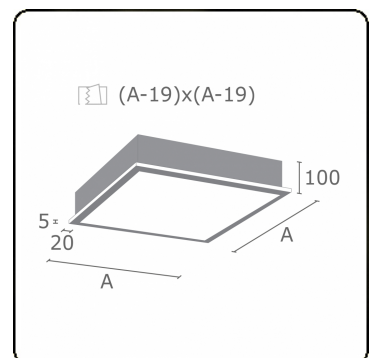

Photometric details

UGR	>19
CIE Fluxcode	46 78 95 100 100

Dimensions

A	479 mm
---	--------

Remarks

Recessed luminaire (with trim) - Direct - satin - MO - ANO

ENERGY

Verrijgbaar op aanvraag.