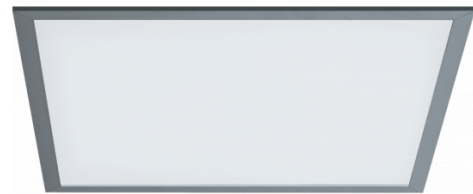

Scorta Direct - satin - MO - ANO  
07.86204114-0001

**Fixture details**

Mounting	Ceiling recessed
Light emission	Direct
Fitting cover	Opal diffuser
Protection rate	IP 20
Housing	Aluminium
Finish	anodized finish
Certificates	CE, ISO 9001

**Electric details**

Protection class	I
Supply	230V
Control gear box	Power supply DALI

**Lamp details**

Lamptype	LED 4000K
Wattage	12W
Luminaire power	12W
Luminaire luminous flux	1400
Number	1
Lifetime LED module	L80/B10 = 50000h
Color tolerance	MacAdam 3
CRI	>80

**Photometric details**

UGR	>19
CIE Fluxcode	46 78 95 100 100

**Dimensions**

A	379 mm
---	--------

**Remarks**

Recessed luminaire (with trim) - Direct - satin - MO - ANO

**ENERGY**

Verrijgbaar op aanvraag.