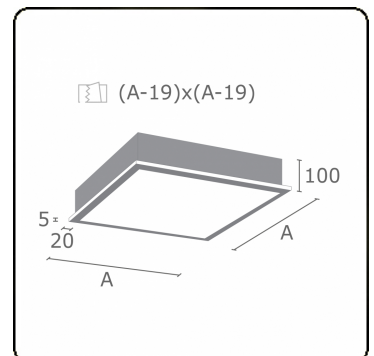

Photometric details

UGR	>19
CIE Fluxcode	46 78 95 100 100

Dimensions

A	479 mm
---	--------

Remarks

Recessed luminaire (with trim) - Direct - satin - MO - ANO

ENERGY

Verrijgbaar op aanvraag.