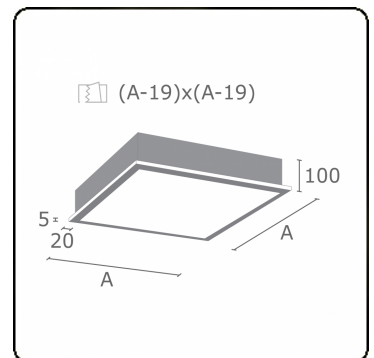

Photometric details

UGR	>19
CIE Fluxcode	46 78 95 100 100

Dimensions

A	621 mm
---	--------

Remarks

Recessed luminaire (with trim) - Direct - satin - MO - ANO

ENERGY

Verrijgbaar op aanvraag.