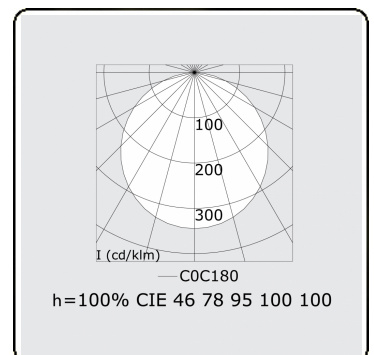

Photometric details

UGR	>19
CIE Fluxcode	46 78 95 100 100

Dimensions

A	621 mm
---	--------

Remarks

Recessed luminaire (with trim) - Direct - satin - MO - ANO

ENERGY

Verrijgbaar op aanvraag.