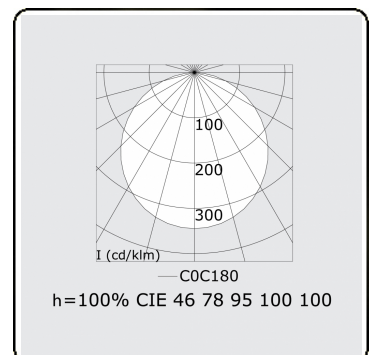

Electric details

Protection class	I
Supply	230V
Control gear box	Power supply DALI

Lamp details

Lamptype	LED 4000K
Wattage	40W
Luminaire power	40W
Luminaire luminous flux	5360
Number	1
Lifetime LED module	L80/B10 = 50000h
Color tolerance	MacAdam 3
CRI	>80

Photometric details

UGR	>19
CIE Fluxcode	46 78 95 100 100

Dimensions

A	621 mm
---	--------

Remarks

Recessed luminaire (with trim) - Direct - satin - MO - ANO

ENERGY

Verrijgbaar op aanvraag.