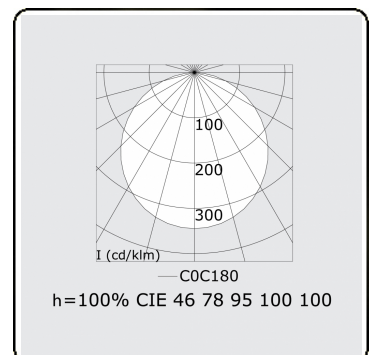

Electric details

Protection class	I
Supply	230V
Control gear box	Power supply touch-dim

Lamp details

Lamptype	LED 3000K
Wattage	12W
Luminaire power	12W
Luminaire luminous flux	1309
Number	1
Lifetime LED module	L80/B10 = 50000h
Color tolerance	MacAdam 3
CRI	>80

Photometric details

UGR	>19
CIE Fluxcode	46 78 95 100 100

Dimensions

A	379 mm
---	--------

Remarks

Recessed luminaire (with trim) - Direct - satin - MO - ANO

ENERGY

Verrijgbaar op aanvraag.