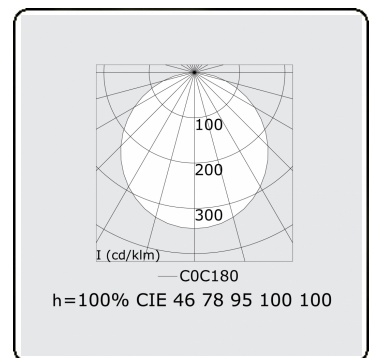

Electric details

Protection class	I
Supply	230V
Control gear box	Power supply touch-dim

Lamp details

Lamptype	LED 4000K
Wattage	20W
Luminaire power	20W
Luminaire luminous flux	2440
Number	1
Lifetime LED module	L80/B10 = 50000h
Color tolerance	MacAdam 3
CRI	>80

Photometric details

UGR	>19
CIE Fluxcode	46 78 95 100 100

Dimensions

A	479 mm
---	--------

Remarks

Recessed luminaire (with trim) - Direct - satin - MO - ANO

ENERGY

Verrijgbaar op aanvraag.