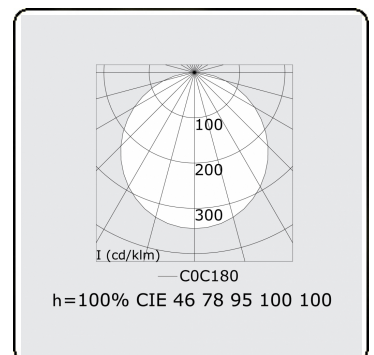

Electric details

Protection class	I
Supply	230V
Control gear box	Power supply touch-dim

Lamp details

Lamptype	LED 4000K
Wattage	20W
Luminaire power	20W
Luminaire luminous flux	2440
Number	1
Lifetime LED module	L80/B10 = 50000h
Color tolerance	MacAdam 3
CRI	>80

Photometric details

UGR	>19
CIE Fluxcode	46 78 95 100 100

Dimensions

A	479 mm
---	--------

Remarks

Recessed luminaire (with trim) - Direct - satin - MO - ANO

ENERGY

Verrijgbaar op aanvraag.