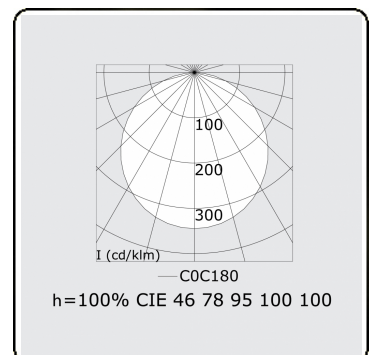

**Electric details**

Protection class	I
Supply	230V
Control gear box	Power supply touch-dim

**Lamp details**

Lamptype	LED 3000K
Wattage	40W
Luminaire power	40W
Luminaire luminous flux	5012
Number	1
Lifetime LED module	L80/B10 = 50000h
Color tolerance	MacAdam 3
CRI	>80

**Photometric details**

UGR	>19
CIE Fluxcode	46 78 95 100 100

**Dimensions**

A	621 mm
---	--------

**Remarks**

Recessed luminaire (with trim) - Direct - satin - MO - ANO

**ENERGY**

Verrijgbaar op aanvraag.