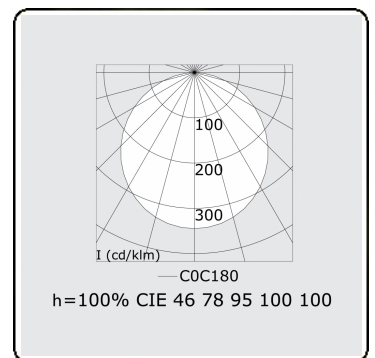

**Electric details**

Protection class	I
Supply	230V
Control gear box	Power supply touch-dim

**Lamp details**

Lamptype	LED 4000K
Wattage	40W
Luminaire power	40W
Luminaire luminous flux	5360
Number	1
Lifetime LED module	L80/B10 = 50000h
Color tolerance	MacAdam 3
CRI	>80

**Photometric details**

UGR	>19
CIE Fluxcode	46 78 95 100 100

**Dimensions**

A	621 mm
---	--------

**Remarks**

Recessed luminaire (with trim) - Direct - satin - MO - ANO

**ENERGY**

Verrijgbaar op aanvraag.