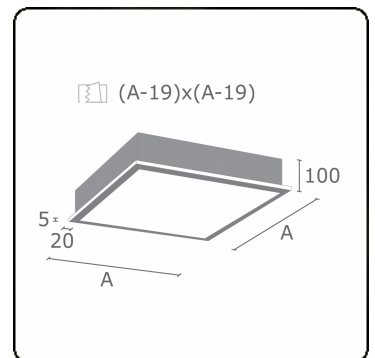

Electric details

Protection class	I
Supply	230V
Control gear box	Power supply touch-dim

Lamp details

Lamptype	LED 4000K
Wattage	67W
Luminaire power	67W
Luminaire luminous flux	8150
Number	1
Lifetime LED module	L80/B10 = 50000h
Color tolerance	MacAdam 3
CRI	>80

Photometric details

UGR	>19
CIE Fluxcode	46 78 95 100 100

Dimensions

A	910 mm
---	--------

Remarks

Recessed luminaire (with trim) - Direct - satin - MO - ANO

ENERGY

Verrijgbaar op aanvraag.