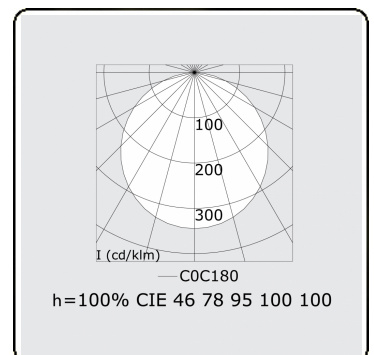

Electric details

Protection class	I
Supply	230V
Control gear box	Power supply touch-dim

Lamp details

Lamptype	LED 4000K
Wattage	67W
Luminaire power	67W
Luminaire luminous flux	8150
Number	1
Lifetime LED module	L80/B10 = 50000h
Color tolerance	MacAdam 3
CRI	>80

Photometric details

UGR	>19
CIE Fluxcode	46 78 95 100 100

Dimensions

A	910 mm
---	--------

Remarks

Recessed luminaire (with trim) - Direct - satin - MO - ANO

ENERGY

Verrijgbaar op aanvraag.