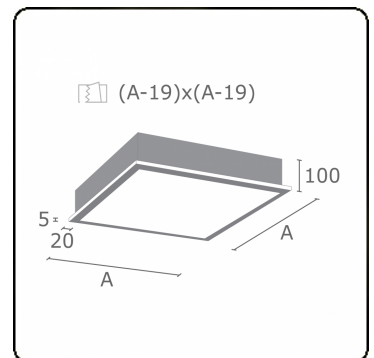

Electric details

Protection class	I
Supply	230V
Control gear box	Power supply touch-dim

Lamp details

Lamptype	LED 4000K
Wattage	67W
Luminaire power	67W
Luminaire luminous flux	8150
Number	1
Lifetime LED module	L80/B10 = 50000h
Color tolerance	MacAdam 3
CRI	>80

Photometric details

UGR	>19
CIE Fluxcode	46 78 95 100 100

Dimensions

A	910 mm
---	--------

Remarks

Recessed luminaire (with trim) - Direct - satin - MO - ANO

ENERGY

Verrijgbaar op aanvraag.