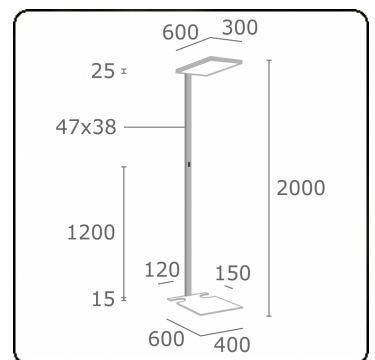

Scorta Direct/Indirect - MPO - MO - RAL 9003 S
11.86017107-9003

Fixture details

Mounting	Ground
Light emission	Direct-Indirect
Fitting cover	micro prismatic diffuser
Protection rate	IP 20
Housing	Aluminium
Finish	RAL 9003 Signal white
Certificates	CE, ISO 9001

Electric details

Protection class	I
Supply	230V
Control gear box	Power supply DALI - separately dimmable

Lamp details

Lamptype	LED 3000K
Wattage	68W
Luminaire power	68W
Luminaire luminous flux	11090
Lifetime LED module	L80/B10 = 50000h
Color tolerance	MacAdam 3
CRI	>90

Photometric details

UGR	<19
CIE Fluxcode	60 87 97 20 100

Remarks

Standing luminaire - Direct/Indirect - MPO - MO - RAL 9003 Lateral cutout

ENERGY

Verrijgbaar op aanvraag.

Disponible sur demande.

Available on request.