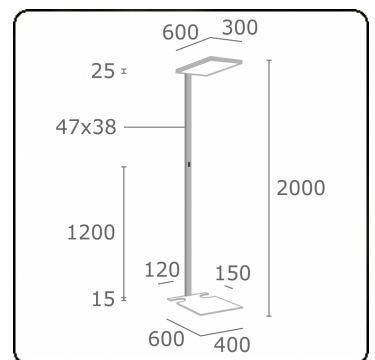

Scorta Direct/Indirect - MPO - MO - RAL 9003 S
11.86017108-9003

Fixture details

Mounting	Ground
Light emission	Direct-Indirect
Fitting cover	micro prismatic diffuser
Protection rate	IP 20
Housing	Aluminium
Finish	RAL 9003 Signal white
Certificates	CE, ISO 9001

Electric details

Protection class	I
Supply	230V
Control gear box	Power supply DALI - separately dimmable

Lamp details

Lamptype	LED 4000K
Wattage	68W
Luminaire power	68W
Luminaire luminous flux	11090
Lifetime LED module	L80/B10 = 50000h
Color tolerance	MacAdam 3
CRI	>90

Photometric details

UGR	<19
CIE Fluxcode	60 87 97 20 100

Remarks

Standing luminaire - Direct/Indirect - MPO - MO - RAL 9003 Lateral cutout

ENERGY

A
 Verkrijgbaar op aanvraag.
B
 Disponible sur demande.
C
D
 Available on request.
E
F
 Auf Anfrage.
G