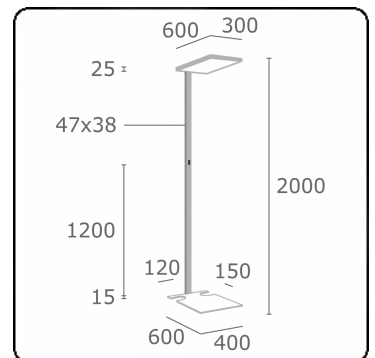

Scorta Direct/Indirect - MPO - MO - RAL 9003 S
11.86017108-9003

Fixture details

Mounting	Ground
Light emission	Direct-Indirect
Fitting cover	micro prismatic diffuser
Protection rate	IP 20
Housing	Aluminium
Finish	RAL 9003 Signal white
Certificates	CE, ISO 9001

Electric details

Protection class	I
Supply	230V
Control gear box	Power supply DALI - separately dimmable

Lamp details

Lamptype	LED 4000K
Wattage	68W
Luminaire power	68W
Luminaire luminous flux	11090
Lifetime LED module	L80/B10 = 50000h
Color tolerance	MacAdam 3
CRI	>90

Photometric details

UGR	<19
CIE Fluxcode	60 87 97 20 100

Remarks

Standing luminaire - Direct/Indirect - MPO - MO - RAL 9003 Lateral cutout

ENERGY

Verrijgbaar op aanvraag.

Disponible sur demande.

Available on request.