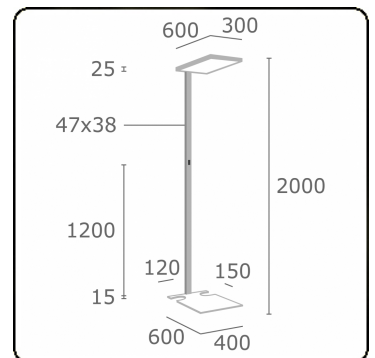

Scorta Direct/Indirect - MPO - MO - RAL 9003 S
11.86018103-9003

Fixture details

Mounting	Ground
Light emission	Direct-Indirect
Fitting cover	micro prismatic diffuser
Protection rate	IP 20
Housing	Aluminium
Finish	RAL 9003 Signal white
Certificates	CE, ISO 9001

Electric details

Protection class	I
Supply	230V
Control gear box	Power supply DALI - multisensor control

Lamp details

Lamptype	LED 3000K
Wattage	68W
Luminaire power	68W
Luminaire luminous flux	11090
Lifetime LED module	L80/B10 = 50000h
Color tolerance	MacAdam 3
CRI	>80

Photometric details

UGR	<19
CIE Fluxcode	60 87 97 20 100

Remarks

Standing luminaire - Direct/Indirect - MPO - MO - RAL 9003 Lateral cutout

ENERGY

Verrijgbaar op aanvraag.

Disponible sur demande.

Available on request.