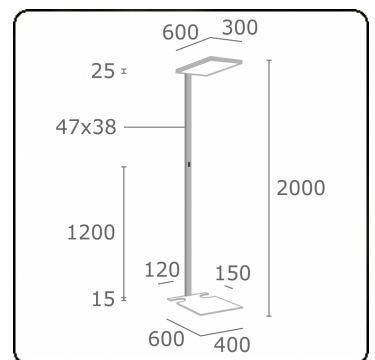

Scorta Direct/Indirect - MPO - MO - RAL 9003 S
11.86018107-9003

Fixture details

Mounting	Ground
Light emission	Direct-Indirect
Fitting cover	micro prismatic diffuser
Protection rate	IP 20
Housing	Aluminium
Finish	RAL 9003 Signal white
Certificates	CE, ISO 9001

Electric details

Protection class	I
Supply	230V
Control gear box	Power supply DALI - multisensor control

Lamp details

Lamptype	LED 3000K
Wattage	68W
Luminaire power	68W
Luminaire luminous flux	11090
Lifetime LED module	L80/B10 = 50000h
Color tolerance	MacAdam 3
CRI	>90

Photometric details

UGR	<19
CIE Fluxcode	60 87 97 20 100

Remarks

Standing luminaire - Direct/Indirect - MPO - MO - RAL 9003 Lateral cutout

ENERGY

A →
B → Verkrijgbaar op aanvraag.
C → Disponible sur demande.
D →
E → Available on request.
F → Auf Anfrage.
G →