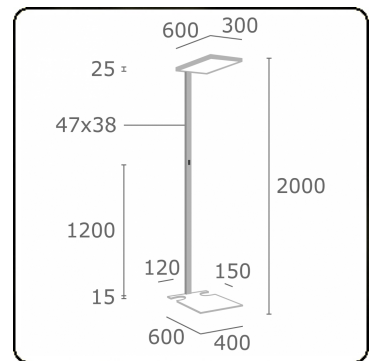

Scorta Direct/Indirect - MPO - MO - RAL 9003 S
11.86018108-9003

Fixture details

Mounting	Ground
Light emission	Direct-Indirect
Fitting cover	micro prismatic diffuser
Protection rate	IP 20
Housing	Aluminium
Finish	RAL 9003 Signal white
Certificates	CE, ISO 9001

Electric details

Protection class	I
Supply	230V
Control gear box	Power supply DALI - multisensor control

Lamp details

Lamptype	LED 4000K
Wattage	68W
Luminaire power	68W
Luminaire luminous flux	11090
Lifetime LED module	L80/B10 = 50000h
Color tolerance	MacAdam 3
CRI	>90

Photometric details

UGR	<19
CIE Fluxcode	60 87 97 20 100

Remarks

Standing luminaire - Direct/Indirect - MPO - MO - RAL 9003 Lateral cutout

ENERGY 

Verrijgbaar op aanvraag.

Disponible sur demande.

Available on request.